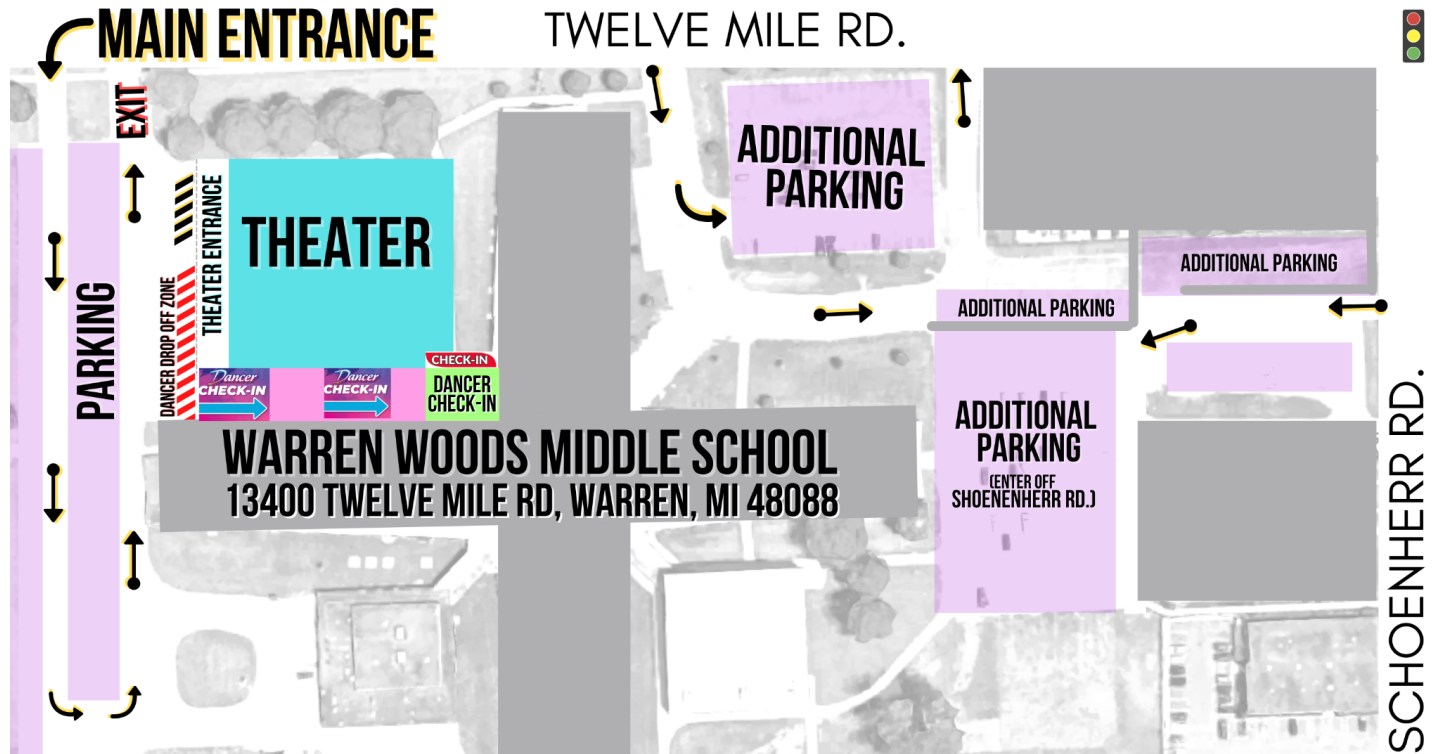

Kercheval Dance Season Eight Showcase 2022 SHOW INFO

SHOW DESIGNATIONS

SHOW 1 Fri. May 13 6:30pm Check In 5:45pm	SHOW 2 Sat. May 14 10:00am Check In 9:15am	SHOW 3 Sat. May 14 12:30pm Check In 11:45am	SHOW 4 Sat. May 14 3:30pm Check In 2:45pm
All Sparks Classes KDT Mini | Jr | PT | Teen KDT Jr Trio | Sm. Group KDT Teen Duets KDT Sr Small Group KDT Teen Small Group	All KickStart Classes All Shocks Classes All Intermediate Classes KDT Mini | Jr | PT | Sr KDT Finale	All SideKicks Classes All Int/Adv & Adv Classes All KDT Large Groups KDT Finale	All RockStar Classes KDT Teen | Senior KDT Sr Small Group KDT Sr Duet Graduating Sr Solos KDT Finale

SHOWCASE MAP